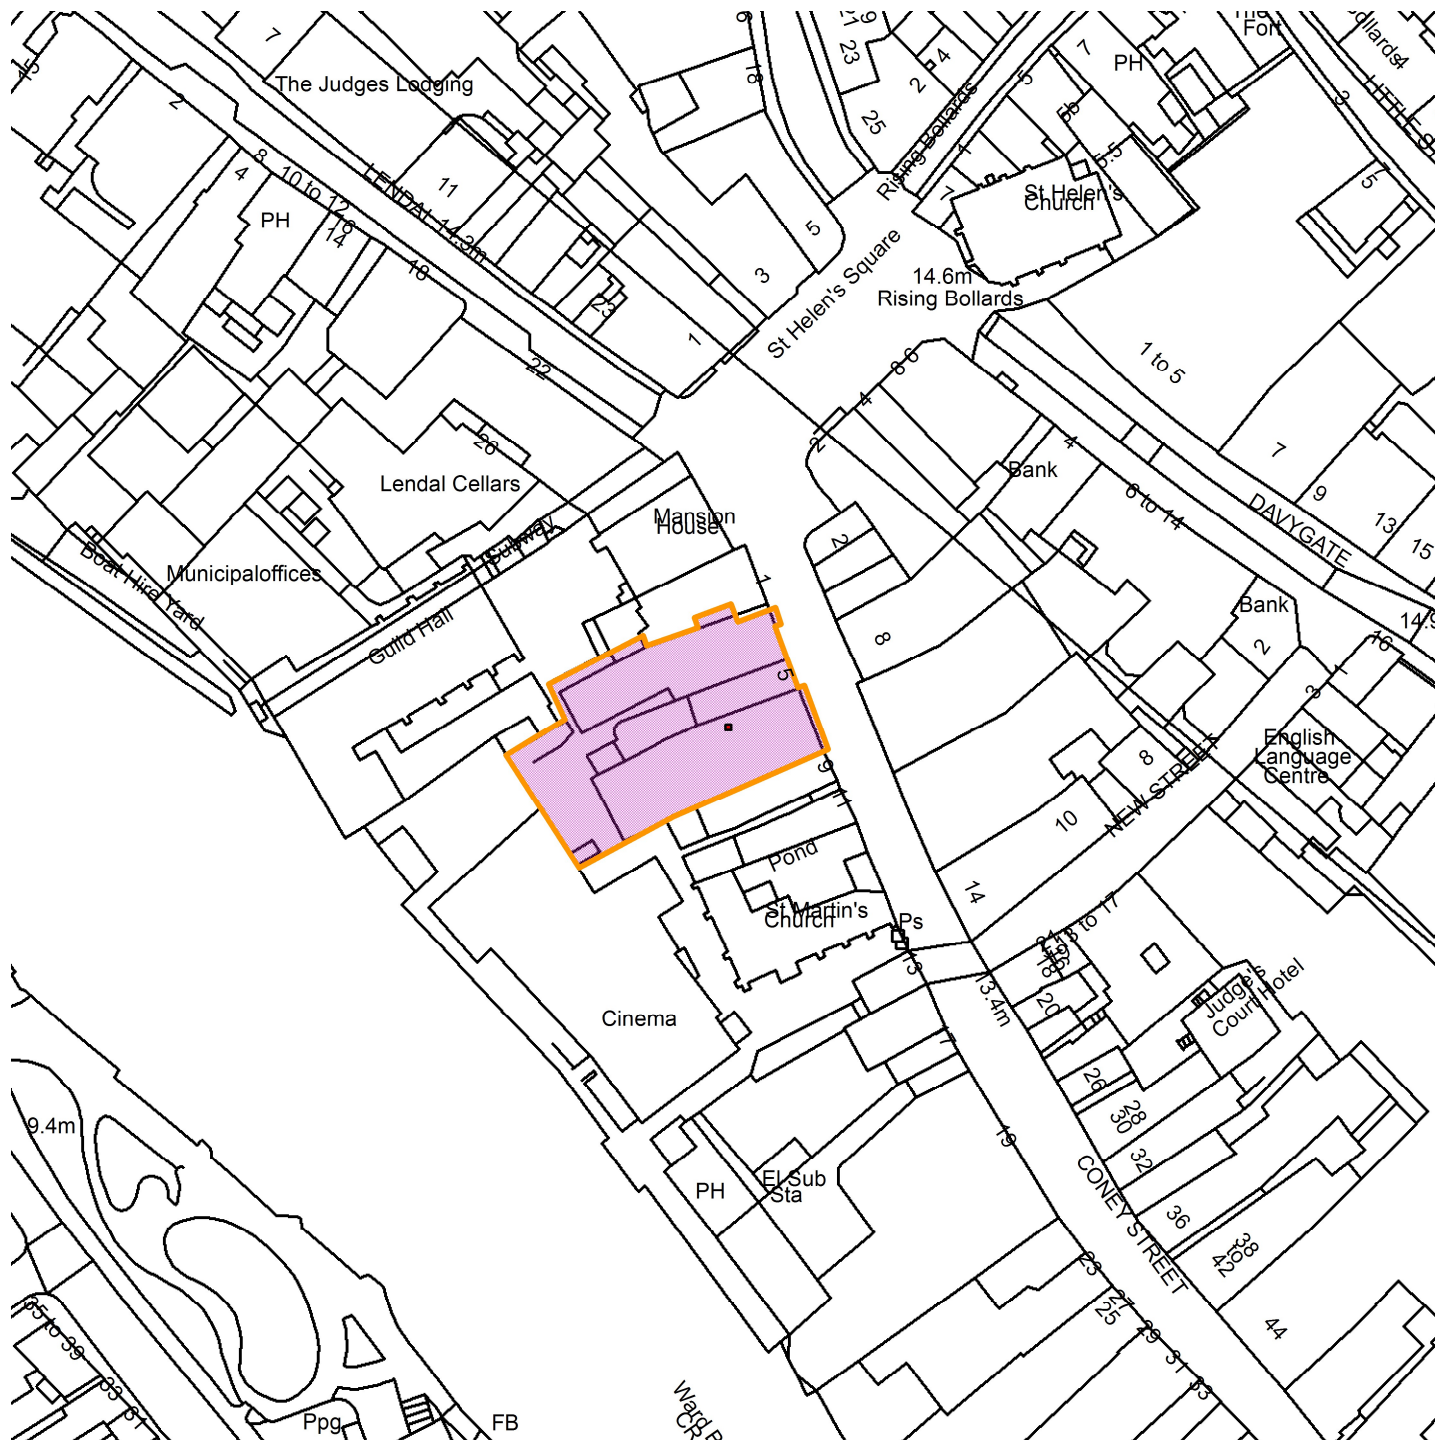

3 - 7 Coney Street, York

23/00420/FUL

GIS by ESRI (UK)

Scale : 1:1195

Reproduced from the Ordnance Survey map with the permission of the Controller of Her Majesty's Stationery Office © Crown Copyright 2000.

Unauthorised reproduction infringes Crown Copyright and may lead to prosecution or civil proceedings.

Produced using ESRI (UK)'s MapExplorer 2.0 - <http://www.esriuk.com>

Organisation	City of York Council
Department	Env, Transport & Planning
Comments	Site Location Plan
Date	18 November 2024
SLA Number	Not Set